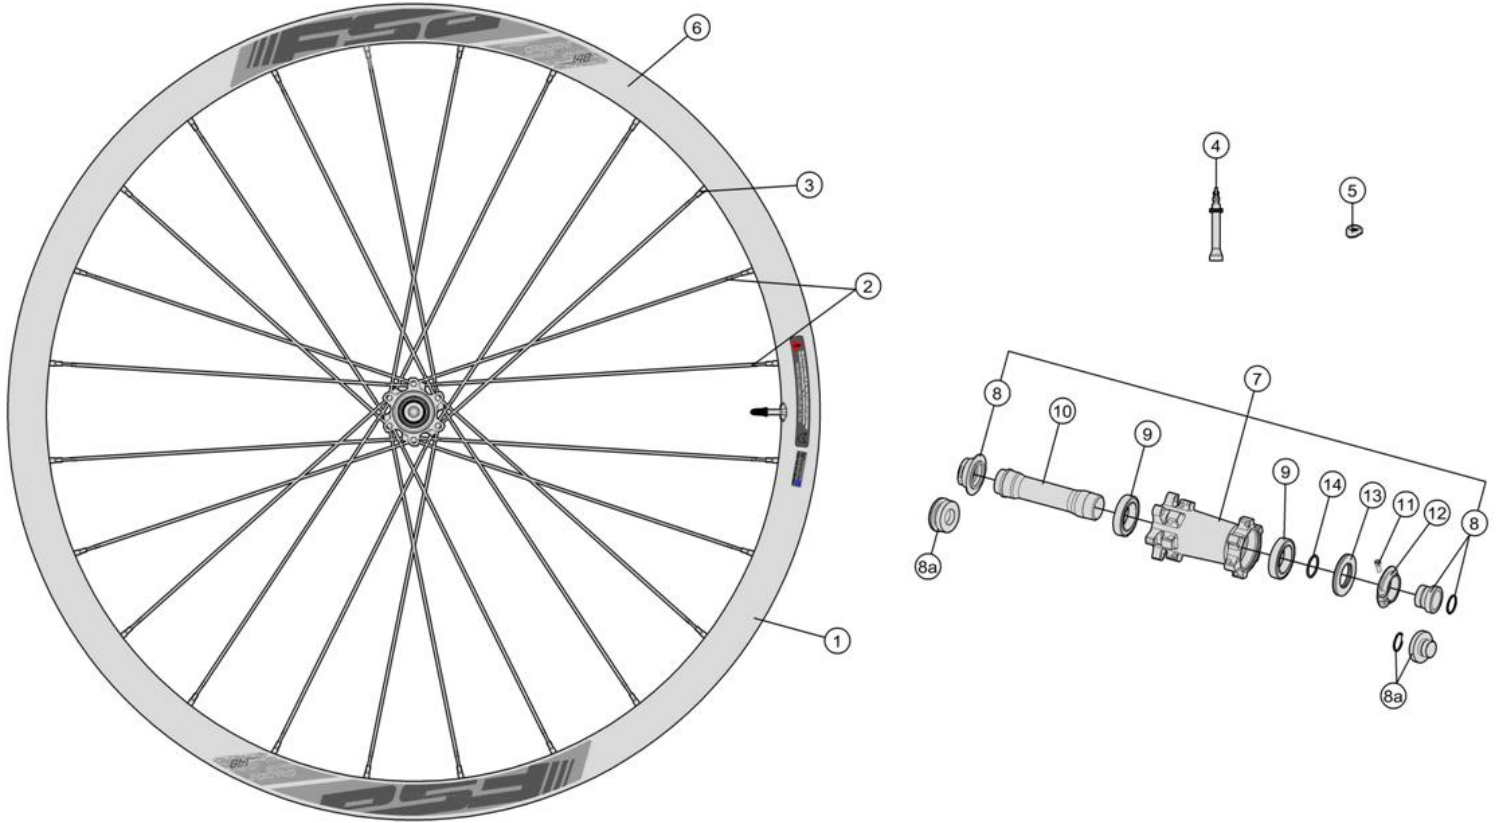

Gradient WideR i29 29" Boost 148 LTD WH-TX-730-9/148 Gradient WideR i29 27.5" Boost 148 LTD WH-TX-730-7/148

Asymmetric, 30mm deep x 35mm wide carbon Tubeless rim; Alloy P.R.A. hubs for Direct pull spokes

- 720-0047173031 WH671{WH-TX-730-7/148/Torque Caps/BKG/F} Front wheel 27.5" compatible with Sram fork
- 720-0047173030 WH671{WH-TX-730-7/148/FOX/TA15/BKG/F} Front wheel 27.5" compatible with FOX fork
- 720-0048183031 WH672{WH-TX-730-9/148/Torque Caps/BKG/F} Front wheel 29" compatible with Sram fork
- 720-0048183030 WH672{WH-TX-730-9/148/FOX/TA15/BKG/F} Front wheel 29" compatible with FOX fork

Item No.	FSA Code No.	Description	Notes
1	725-0093011030	RM137 Front Rim, Tubeless - 29"x24H	★Rim Sticker Kit not included
2	748-0029042010	SK057L Spoke Kit 290mm x5 pcs	★Direct pull for 29"
3	752-0473000140	ML240 14mm Hex Brass Black Nipple Kit x5 pcs	
4	752-0118000000	E0508 Tubeless Valve Stem	
5	752-0117000110	E0507 Asymmetric Rim Valve Cover	
6	752-0623000000	ZJWH0569 Rim Sticker Kit	★Gradient Wider LTD +148 FSA logo for 29"
7	752-0394020010	U1103 Front Hub Assembly	★FOX fork compatible TA15
8	752-0423000010	EL289 Front Hub End Cap Kit	★FOX fork compatible TA15
9	752-0123000000	MR183 Steel Bearing x1 pc	
10	752-0426000010	ME270 Front Hub Axle	
11	752-0311000000	ML347 Preload Adjustment Collar Bolt	
12	752-0432000050	MW559 Preload Adjustment Collar	
13	752-0431000010	MS335 Labyrinth Dust Spacer	
14	752-0428000110	MS015 Labyrinth Dust Spacer O-ring	

★ Optional Parts

Item No.	FSA Code No.	Description	Notes
1	725-0094009030	RM138 Front Rim, Tubeless - 27.5"x24H	Rim Sticker Kit not included
2	748-0029020010	SK057N Spoke Kit 271mm x5 pcs	Direct pull for 27.5"
6	752-0624000000	ZJWH0568 Rim Sticker Kit	Gradient Wider LTD +148 FSA logo for 27.5"
7	752-0395002013	U1104 Front Hub Assembly	Torque Caps compatible TA15
8a	752-0422000010	EL286 Front Hub End Cap Kit	Torque Caps compatible TA15