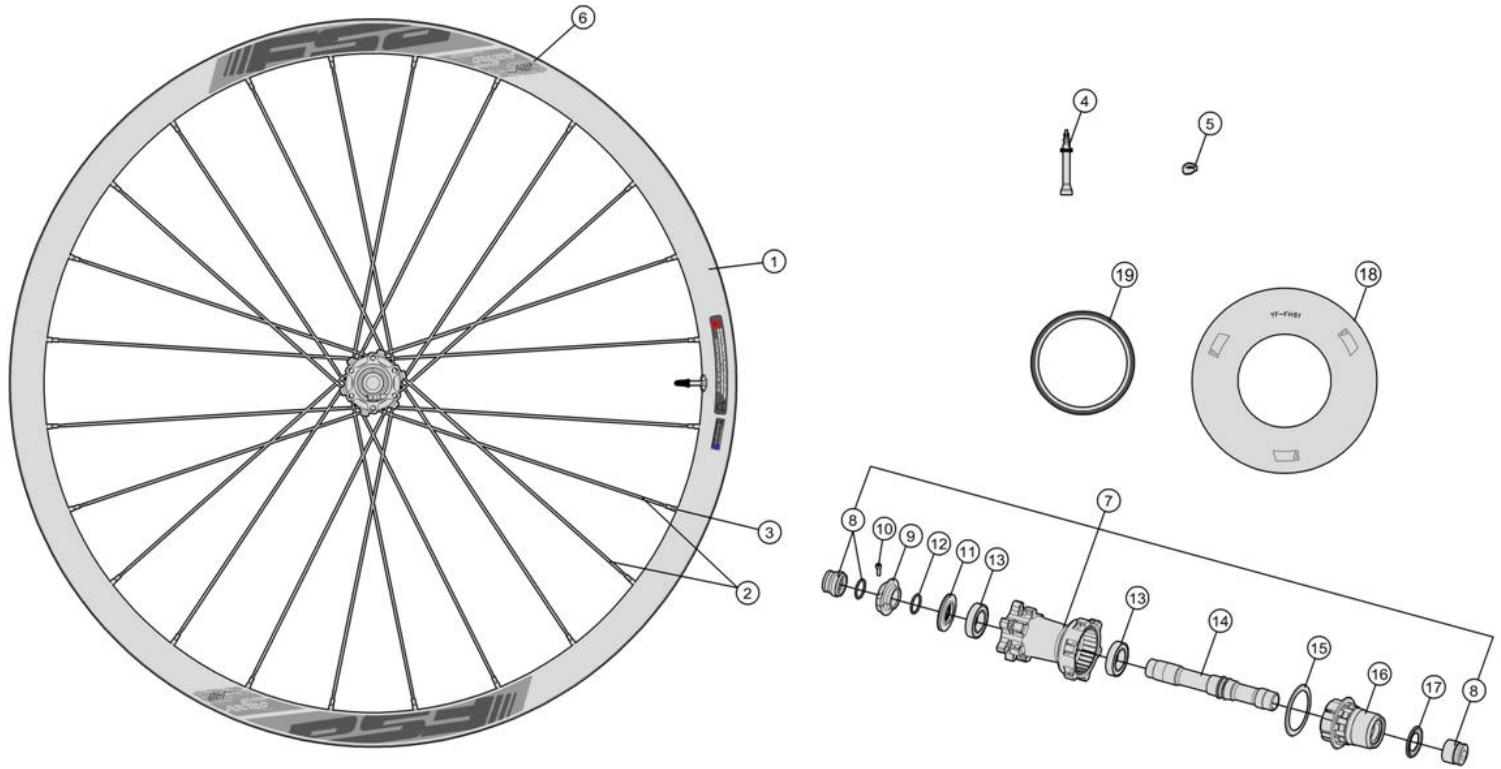

720-0047178030 WH971{WH-TX-730-7/148/TA12/XD/BKG} Rear wheel 27.5" SRAM XX1 compatible

720-0048188030 WH972{WH-TX-730-9/148/TA12/XD/BKG} Rear wheel 29" SRAM XX1 compatible

Item No.	FSA Code No.	Description	Notes
1	725-0093011030	RM137 Rear Rim, Tubeless - 29"x24H	★Rim Sticker Kit not included
2	748-0029042010	SK057L Spoke Kit 290mm x5 pcs (For Non-drive side)	★Direct pull for 29"
	748-0029041010	SK057K Spoke Kit 288mm x5 pcs (For Drive side)	★Direct pull for 29"
3	752-0473000140	ML240 14mm Hex Brass Black Nipple Kit x5 pcs	
4	752-0118000000	E0508 Tubeless Valve Stem	
5	752-0117000110	E0507 Asymmetric Rim Valve Cover	
6	752-0623000000	ZJWH0569 Rim Sticker Kit	★Gradient Wider LTD +148 FSA logo for 29"
7	752-0399002013	U5103 Rear Hub Assembly	★SRAM XX1 compatible
8	752-0011000010	EL211 Rear Hub End Cap Kit	★SRAM XX1 compatible TA-12
9	752-0433000050	MW560 Preload Adjustment Collar	
10	752-0311000000	ML347 Preload Adjustment Collar Bolt	
11	752-0430000010	MS334 Labyrinth Dust Spacer	
12	752-0429000110	MS016 Labyrinth Dust Spacer O-Ring	
13	752-0077000000	MR028 Steel Bearing x1 pc	
14	752-0427000011	ME271 Rear Hub Axle	
15	752-0124000110	MS296 Rear Hub Labyrinth Dust Spacer	Shimano / SRAM XX1 compatible
16	752-0425000000	EL292 Freehub Assembly – SRAM XX1 compatible	Include Chromoly Steel Bearings
17	752-0385000560	MS311 Labyrinth Dust Spacer O-ring (Green)	SRAM XX1 compatible
18	752-0618008000	W1149 Wheelset Spoke Protector	★For SRAM
19	752-0581000110	ME311 Tubeless Rim Tape 30mm	For a pair wheelset

★ Optional Parts

Item No.	FSA Code No.	Description	Notes
1	725-0094009030	RM138 Rear Rim, Tubeless - 27.5"x24H	Rim Sticker Kit not included
2	748-0029020010	SK057N Spoke Kit 271mm x5 pcs (For Non-drive side)	Direct pull for 27.5"
	748-0029004010	SK057M Spoke Kit 269mm x5 pcs (For Drive side)	Direct pull for 27.5"
6	752-0624000000	ZJWH0568 Rim Sticker Kit	Gradient Wider LTD +148 FSA logo for 27.5"
7	752-0397002013	U2103 Rear Hub Assembly	Shimano compatible
8	752-0011000010	EL211 Rear Hub End Cap Kit	Shimano compatible TA-12
16	752-0424000000	EL291 Freehub Assembly – Shimano compatible	Include Chromoly Steel Bearing
18	752-0130000000	W1020 Wheelset Spoke Protector	For SMN

Optional Replacement Parts are not included in the OEM package. They can be purchase from FSA distributors or dealers.