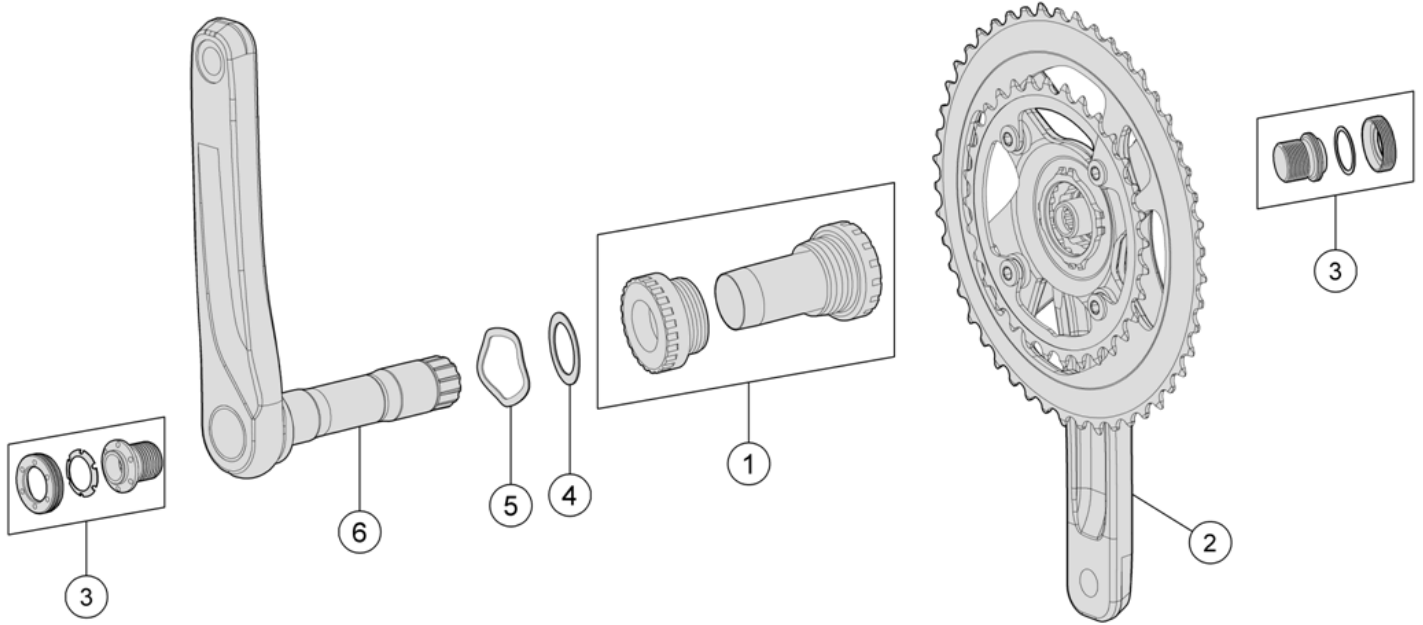

Gossamer Pro

CKM-6100ST/DM (For Specialized Bikes)

With BB-6200/Di2

Item No.	FSA Code No.	Description	Notes
1	200-1869	BB-6200 Road MegaExo Bottom Bracket \varnothing 24mm	
2	34100033AJ2010	165L	K2570 Gossamer Pro Right Crank includes W0117 Cosmetic protector WA181 Stamped Alloy Black Direct Mount Chainring 48T WB050 Stamped Steel Black Chainring (BCD 90mm) 32T MW012 Spacer + ML163 Chainring Bolts ML549 Modular Crank System Lockring
	34100033AJ3010	170L	
	34100033AJ4010	172.5L	
	34100033AJ5010	175L	
3	390-0022000011	QR-20 Self-extracting Crank Bolt Assembly	For right and left side
4	390-0046000840	MS318 Adjustment spacer	For adjusting spindle to bottom bracket width variation
5	230-003400014	MW454 Wave Spring Washer	
6	34000051002010	165L	K1560 Gossamer Pro Left Arm assembled w/A3159 Spindle
	34000051003010	170L	
	34000051004010	172.5L	
	34000051005010	175L	

★ Optional Parts

Item No.	FSA Code No.		Description	Notes
48/32	34100261AJ2011	165L	K2570 Gossamer Pro Right Crank includes W0117+WA181 48T+ WB105 32T+ MW012 Spacer + ML163 Chainring Bolts + ML549 Modular Crank System Lockring	S9
	34100261AJ3011	170L		
	34100261AJ4011	172.5L		
	34100261AJ5011	175L		
48/32	34100036AJ2010	165L	K2570 Gossamer Pro Right Crank includes W0117 + WA181 48T+WB057 32T+ MW012 Spacer + ML163 Chainring Bolts + ML549 Modular Crank System Lockring	S8
	34100036AJ3010	170L		
	34100036AJ4010	172.5L		
	34100036AJ5010	175L		
50/34	34100261552011	165L	K2570 Gossamer Pro Right Crank includes W0117 + WA141 50T+WB106 34T +MW012 Spacer + ML163 Chainring Bolts+ ML549 Modular Crank System Lockring	S9
	34100261553011	170L		
	34100261554011	172.5L		
	34100261555011	175L		
50/34	34100036552010	165L	K2570 Gossamer Pro Right Crank includes W0117 + WA141 50T+WB072 34T+MW012 Spacer + ML163 Chainring Bolts+ML549 Modular Crank System Lockring	S8
	34100036553010	170L		
	34100036554010	172.5L		
	34100036555010	175L		