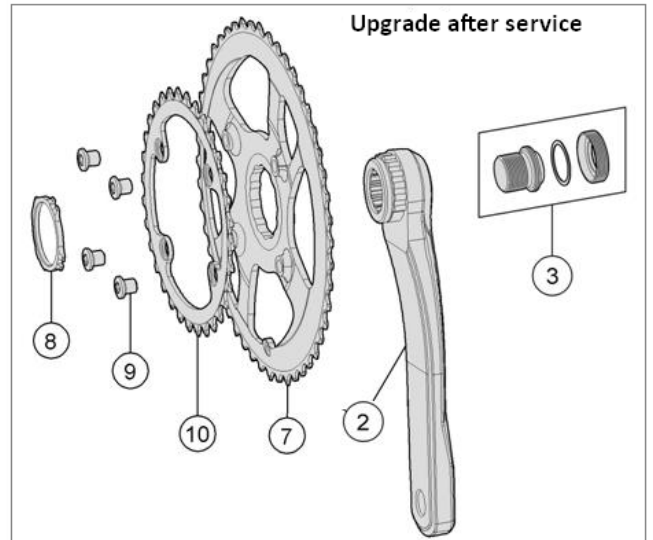

Gossamer Pro

CKM-6100ST/DM (For Specialized Bikes)

With BB-6200/Di2

Item No.	FSA Code No.	Description	Notes
1	200-1869	BB-6200 Road MegaExo Bottom Bracket \varnothing 24mm	
2	34100033AJ2010	165L	K2570 Gossamer Pro Right Crank includes W0117 Cosmetic protector WA181 Stamped Alloy Black Direct Mount Chainring 48T WB050 Stamped Steel Black Chainring (BCD 90mm) 32T MW012 Spacer + ML163 Chainring Bolts ML549 Modular Crank System Lockring
	34100033AJ3010	170L	
	34100033AJ4010	172.5L	
	34100033AJ5010	175L	
3	390-0022000011	QR-20 Self-extracting Crank Bolt Assembly	For right and left side
4	390-0046000840	MS318 Adjustment spacer	For adjusting spindle to bottom bracket width variation
5	230-003400014	MW454 Wave Spring Washer	
6	34000051002010	165L	K1560 Gossamer Pro Left Arm assembled w/A3159 Spindle
	34000051003010	170L	
	34000051004010	172.5L	
	34000051005010	175L	

★ Optional Parts

Item No.	FSA Code No.		Description	Notes
48/32	34100261AJ2011	165L	K2570 Gossamer Pro Right Crank includes W0117+WA181 48T+ WB105 32T+ MW012 Spacer + ML163 Chainring Bolts + ML549 Modular Crank System Lockring	S9
	34100261AJ3011	170L		
	34100261AJ4011	172.5L		
	34100261AJ5011	175L		
48/32	34100036AJ2010	165L	K2570 Gossamer Pro Right Crank includes W0117 + WA181 48T+WB057 32T+ MW012 Spacer + ML163 Chainring Bolts + ML549 Modular Crank System Lockring	S8
	34100036AJ3010	170L		
	34100036AJ4010	172.5L		
	34100036AJ5010	175L		
50/34	34100261552011	165L	K2570 Gossamer Pro Right Crank includes W0117 + WA141 50T+WB106 34T +MW012 Spacer + ML163 Chainring Bolts+ ML549 Modular Crank System Lockring	S9
	34100261553011	170L		
	34100261554011	172.5L		
	34100261555011	175L		
50/34	34100036552010	165L	K2570 Gossamer Pro Right Crank includes W0117 + WA141 50T+WB072 34T+MW012 Spacer + ML163 Chainring Bolts+ML549 Modular Crank System Lockring	S8
	34100036553010	170L		
	34100036554010	172.5L		
	34100036555010	175L		