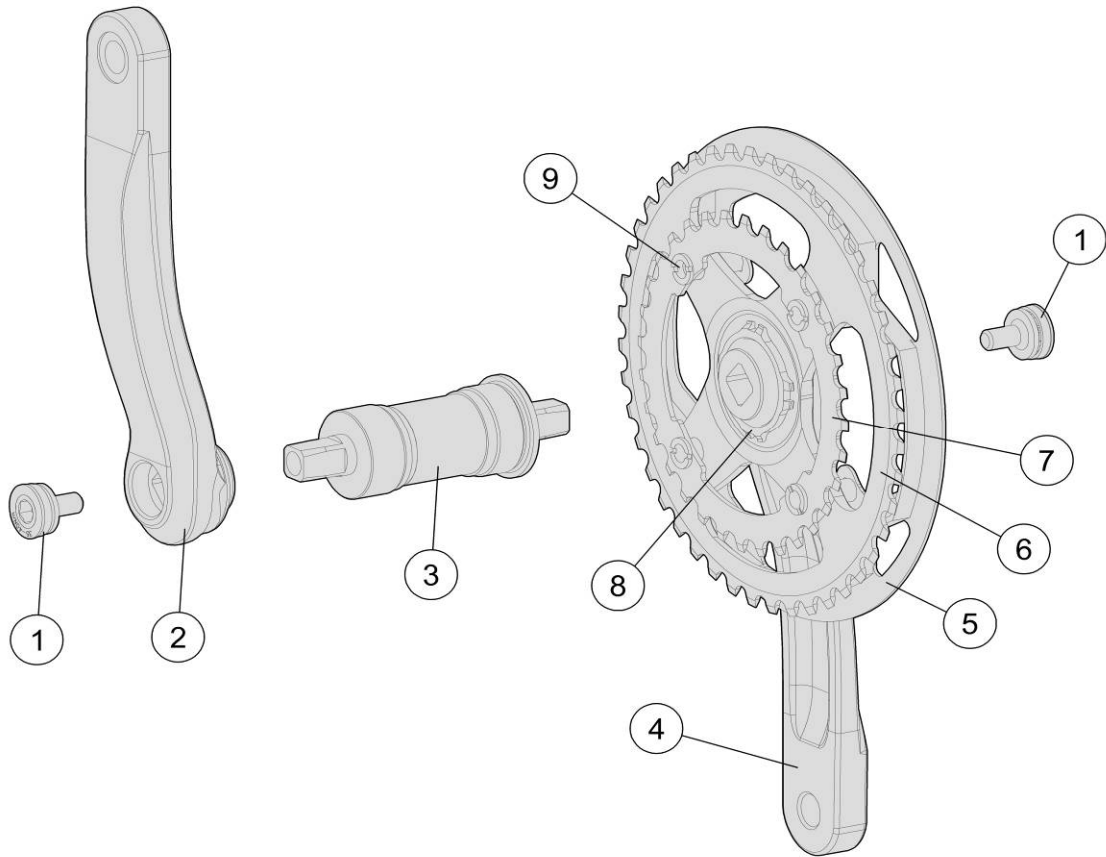

# Alpha Drive CK-758GST/DM

For Specialized

Item No.	FSA Code No.	Description	Notes
1	390-2030	ML019 Crank bolts	
2	34000033003050	K1488 Alpha Drive Left Arm	170L,
	34000033005050		175L
3	210	BB-7420ST Cartridge Bottom Bracket	JIS (different length the code is different)
4	34100014003050	K2561 Alpha Drive Right Arm	170L,
	34100014005050		175L
5	38000184000110	W1136 Chainguard with Bolts	
6	38000185002050	WA121 Chainring 44T	
7	38000186001140	WB413 Chainring 32T	
8	39000020000600	ML536 Modular Crank System Lockring	
9	390-1068OE	ML231 Chainring bolts + ML137 Chainring nuts	